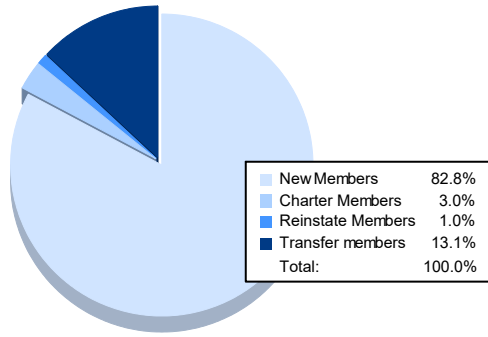

Year	New Clubs	Dropped Clubs	Gain/ Loss Clubs	New Members	Charter Members	Reinstate Members	Transfer Members	Total Member Added	Total Members Dropped	Gain/ Loss Members
2016-2017	0	1	-1	149	1	10	7	167	223	-56
2017-2018	0	1	-1	122	1	6	15	144	239	-95
2018-2019	0	1	-1	108	0	4	7	119	156	-37
2019-2020	1	3	-2	85	24	9	9	127	248	-121
2020-2021	0	2	-2	82	3	1	13	99	146	-47
<b>Average</b>	<b>0</b>	<b>2</b>	<b>-1</b>	<b>109</b>	<b>6</b>	<b>6</b>	<b>10</b>	<b>131</b>	<b>202</b>	<b>-71</b>

### Membership Composition June 2021 Cumulative