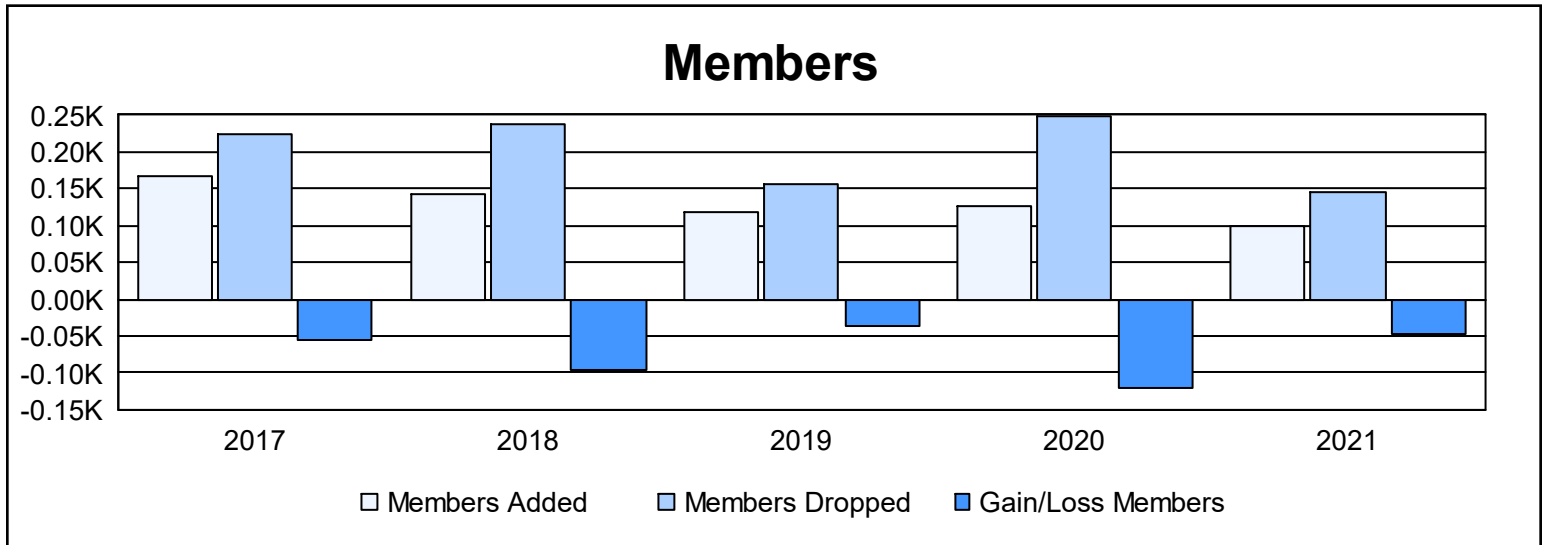

Year	New Clubs	Dropped Clubs	Gain/ Loss Clubs	New Members	Charter Members	Reinstate Members	Transfer Members	Total Member Added	Total Members Dropped	Gain/ Loss Members
2016-2017	0	1	-1	149	1	10	7	167	223	-56
2017-2018	0	1	-1	122	1	6	15	144	239	-95
2018-2019	0	1	-1	108	0	4	7	119	156	-37
2019-2020	1	3	-2	85	24	9	9	127	248	-121
2020-2021	0	2	-2	82	3	1	13	99	146	-47
<b>Average</b>	<b>0</b>	<b>2</b>	<b>-1</b>	<b>109</b>	<b>6</b>	<b>6</b>	<b>10</b>	<b>131</b>	<b>202</b>	<b>-71</b>

### Membership Composition June 2021 Cumulative