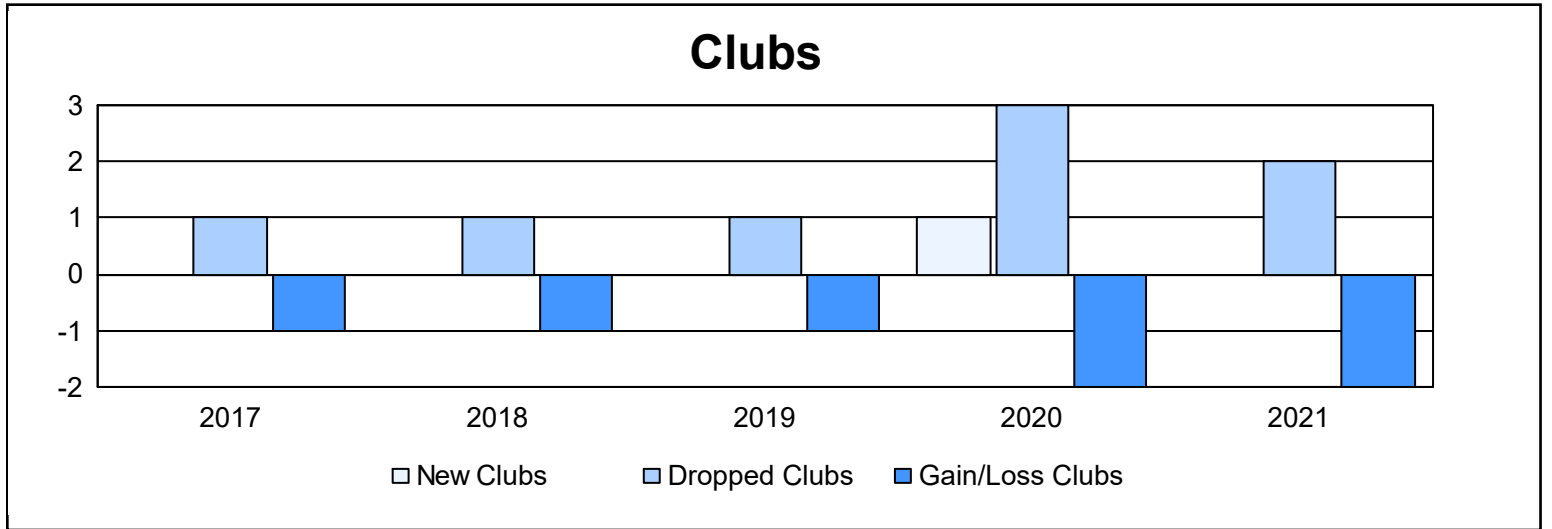

Year	New Clubs	Dropped Clubs	Gain/ Loss Clubs	New Members	Charter Members	Reinstate Members	Transfer Members	Total Member Added	Total Members Dropped	Gain/ Loss Members
2016-2017	0	1	-1	149	1	10	7	167	223	-56
2017-2018	0	1	-1	122	1	6	15	144	239	-95
2018-2019	0	1	-1	108	0	4	7	119	156	-37
2019-2020	1	3	-2	85	24	9	9	127	248	-121
2020-2021	0	2	-2	82	3	1	13	99	146	-47
<b>Average</b>	<b>0</b>	<b>2</b>	<b>-1</b>	<b>109</b>	<b>6</b>	<b>6</b>	<b>10</b>	<b>131</b>	<b>202</b>	<b>-71</b>

### Membership Composition June 2021 Cumulative